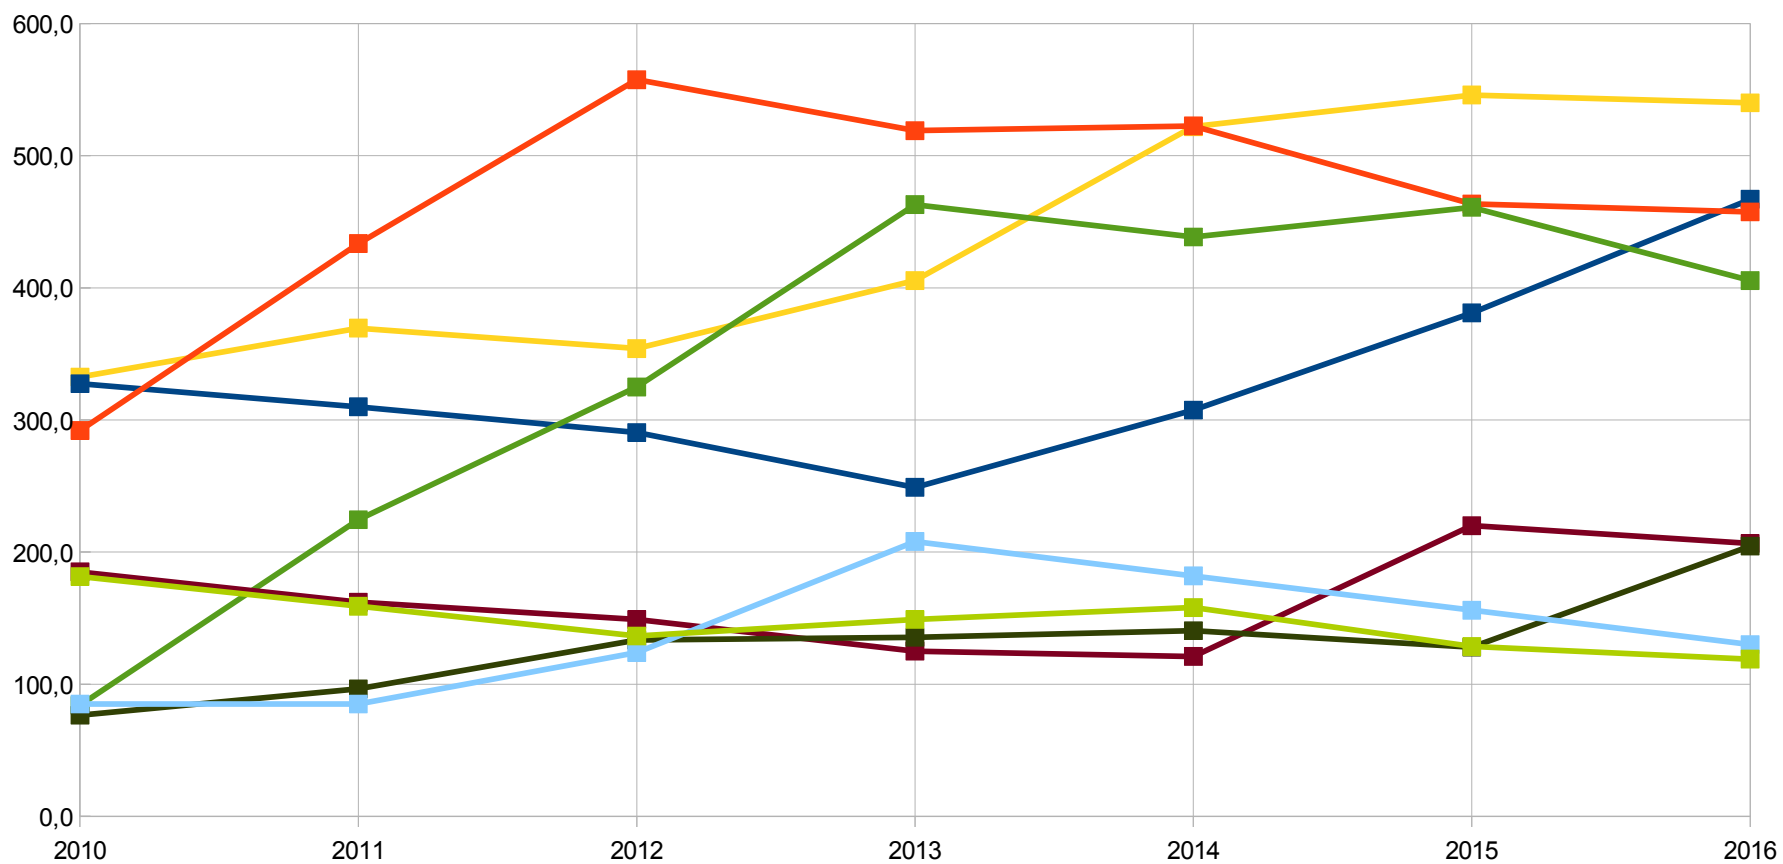

Storico

Pos	Squadra	2016	2015	2014	2013	2012	2011	2010
1	Wild Boys f.b.c.	540,0	546,0	522,0	405,5	354,0	369,5	332,5
2	Hellraiser	467,0	381,0	307,5	249,0	290,5	310,0	327,5
3	Bobolauzen Team	457,5	463,5	522,5	519,0	557,5	433,5	292,0
4	Atletico Bilbao	405,5	461,0	438,5	463,0	325,0	224,5	84,0
5	Squirteam	206,5	220,0	121,0	125,0	149,0	162,0	185,0
6	Viola	204,5	128,0	140,5	135,5	133,5	96,5	76,5
7	Silicon Valley Team	130,0	156,0	182,0	208,0	124,0	85,0	85,0
8	Royal Lancers	119,0	128,5	158,0	149,0	136,5	159,0	181,5

Andamento

Pos	Squadra	2016	2015	2014	2013	2012	2011
1	Wild Boys f.b.c.	-6,0	24,0	116,5	51,5	-15,5	37,0
2	Hellraiser	86,0	73,5	58,5	-41,5	-19,5	-17,5
3	Bobolauzen Team	-6,0	-59,0	3,5	-38,5	124,0	141,5
4	Atletico Bilbao	-55,5	22,5	-24,5	138,0	100,5	140,5
5	Squirteam	-13,5	99,0	-4,0	-24,0	-13,0	-23,0
6	Viola	76,5	-12,5	5,0	2,0	37,0	20,0
7	Silicon Valley Team	-26,0	-26,0	-26,0	84,0	39,0	0,0
8	Royal Lancers	-9,5	-29,5	9,0	12,5	-22,5	-22,5

Grafico

Andamento Ranking

Wild Boys f.b.c. Hellraiser Bobolauzen Team Atletico Bilbao
Squirteam Viola Silicon Valley Team Royal Lancers